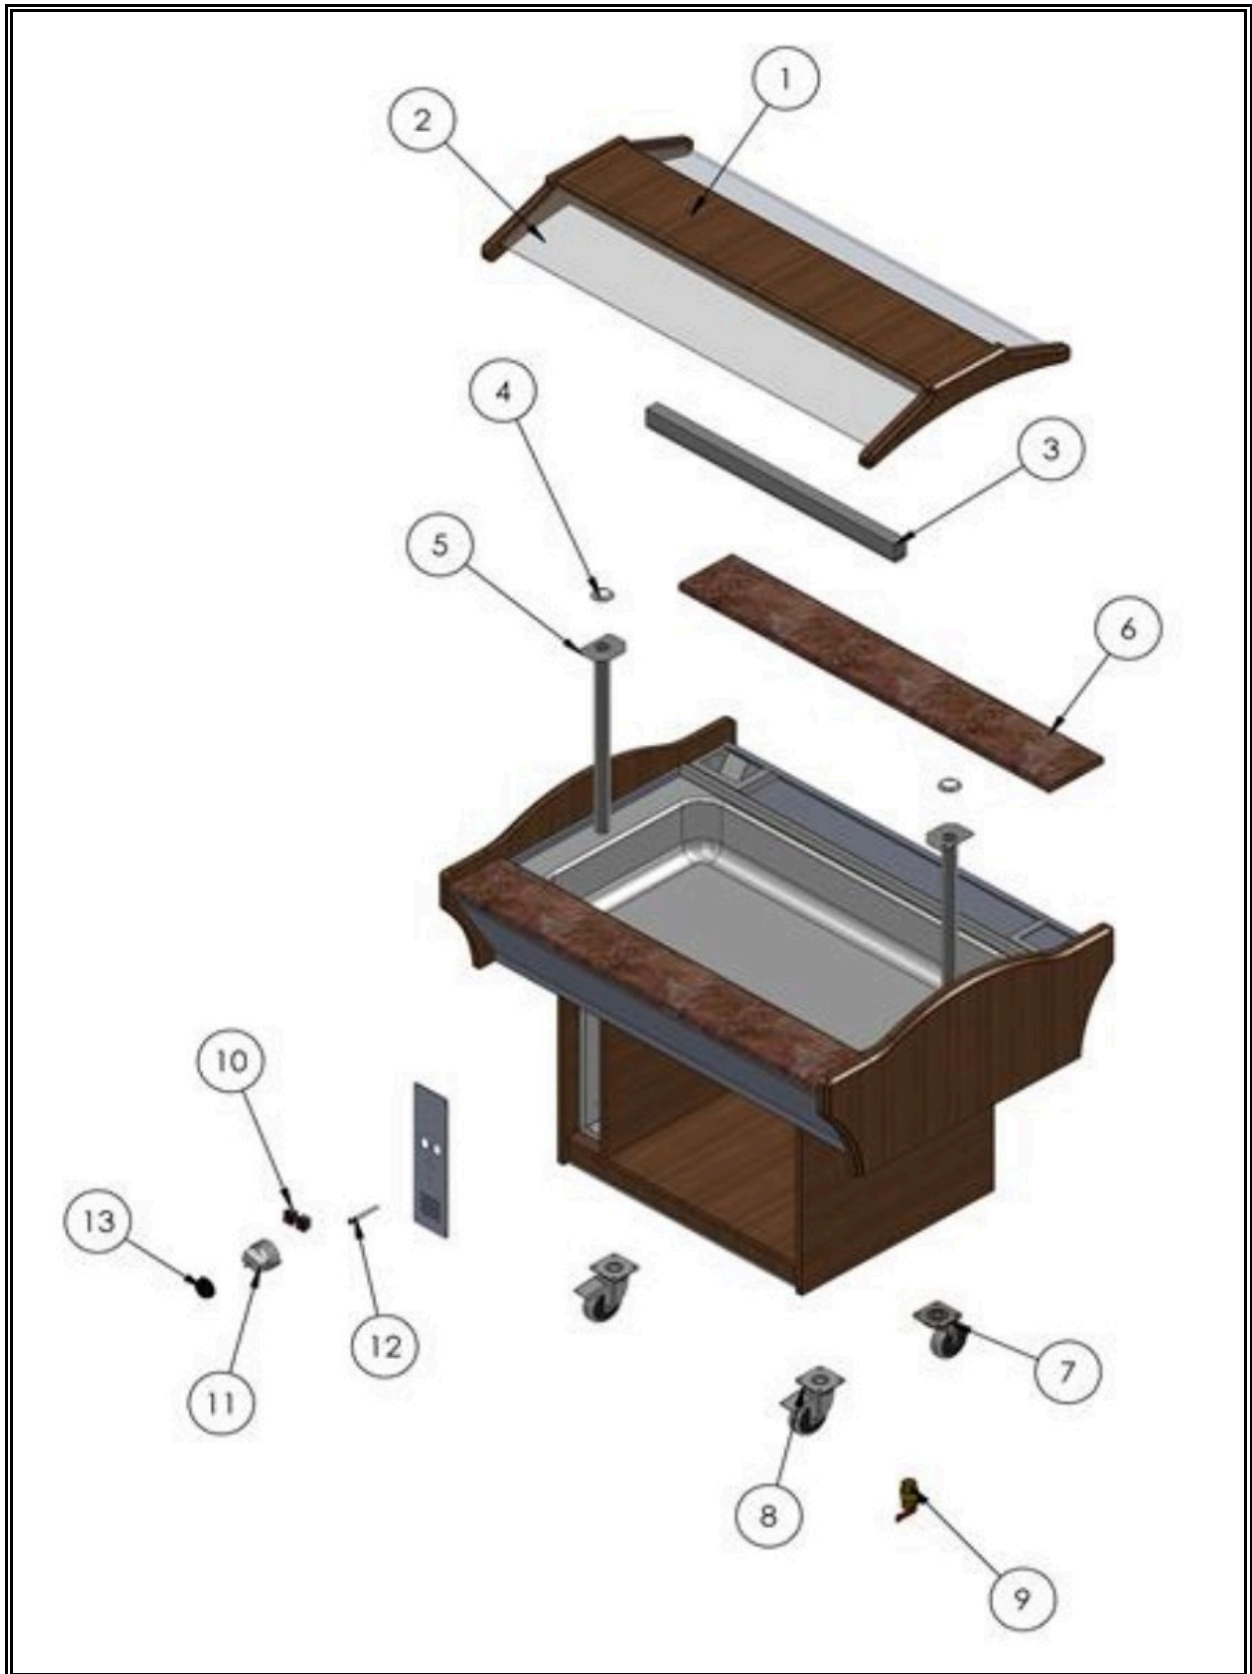

7077.0020

Onderdelen informatie
Erzatzteil information
Spare part information
Information de pièces

POS:	Art.No.:	Omschrijving:	Aantal:
1		FURNITURE-SB-LIGHTI NG-TOP-120-STD-BMB	1
2		GLASS-SB-120-STD	2
3	CS9999.0249	LED LAMP-13W	1
4		SB-LIGHTING PIPE RING	2
5		SB-LIGHTING PIPE-STD	2
6		GRANITE-SB120-STD-ROPO	2
7		WHEEL FREE SB135	2
8		WHEEL BRAKE SB135	2
9		BALL VALVE 3/4-STRAIGHT	1
10	CS9564.0016	ON-OFF BUTTON LARGE	2
11	CS9999.0242	THERMOSTAT HOT-30-90°	1
12	CS9999.0240	SIGNAL LAMP-GREEN	2
13		ADJUSTMENT KNOB-HOT THERMOSTAT 30-90°	1