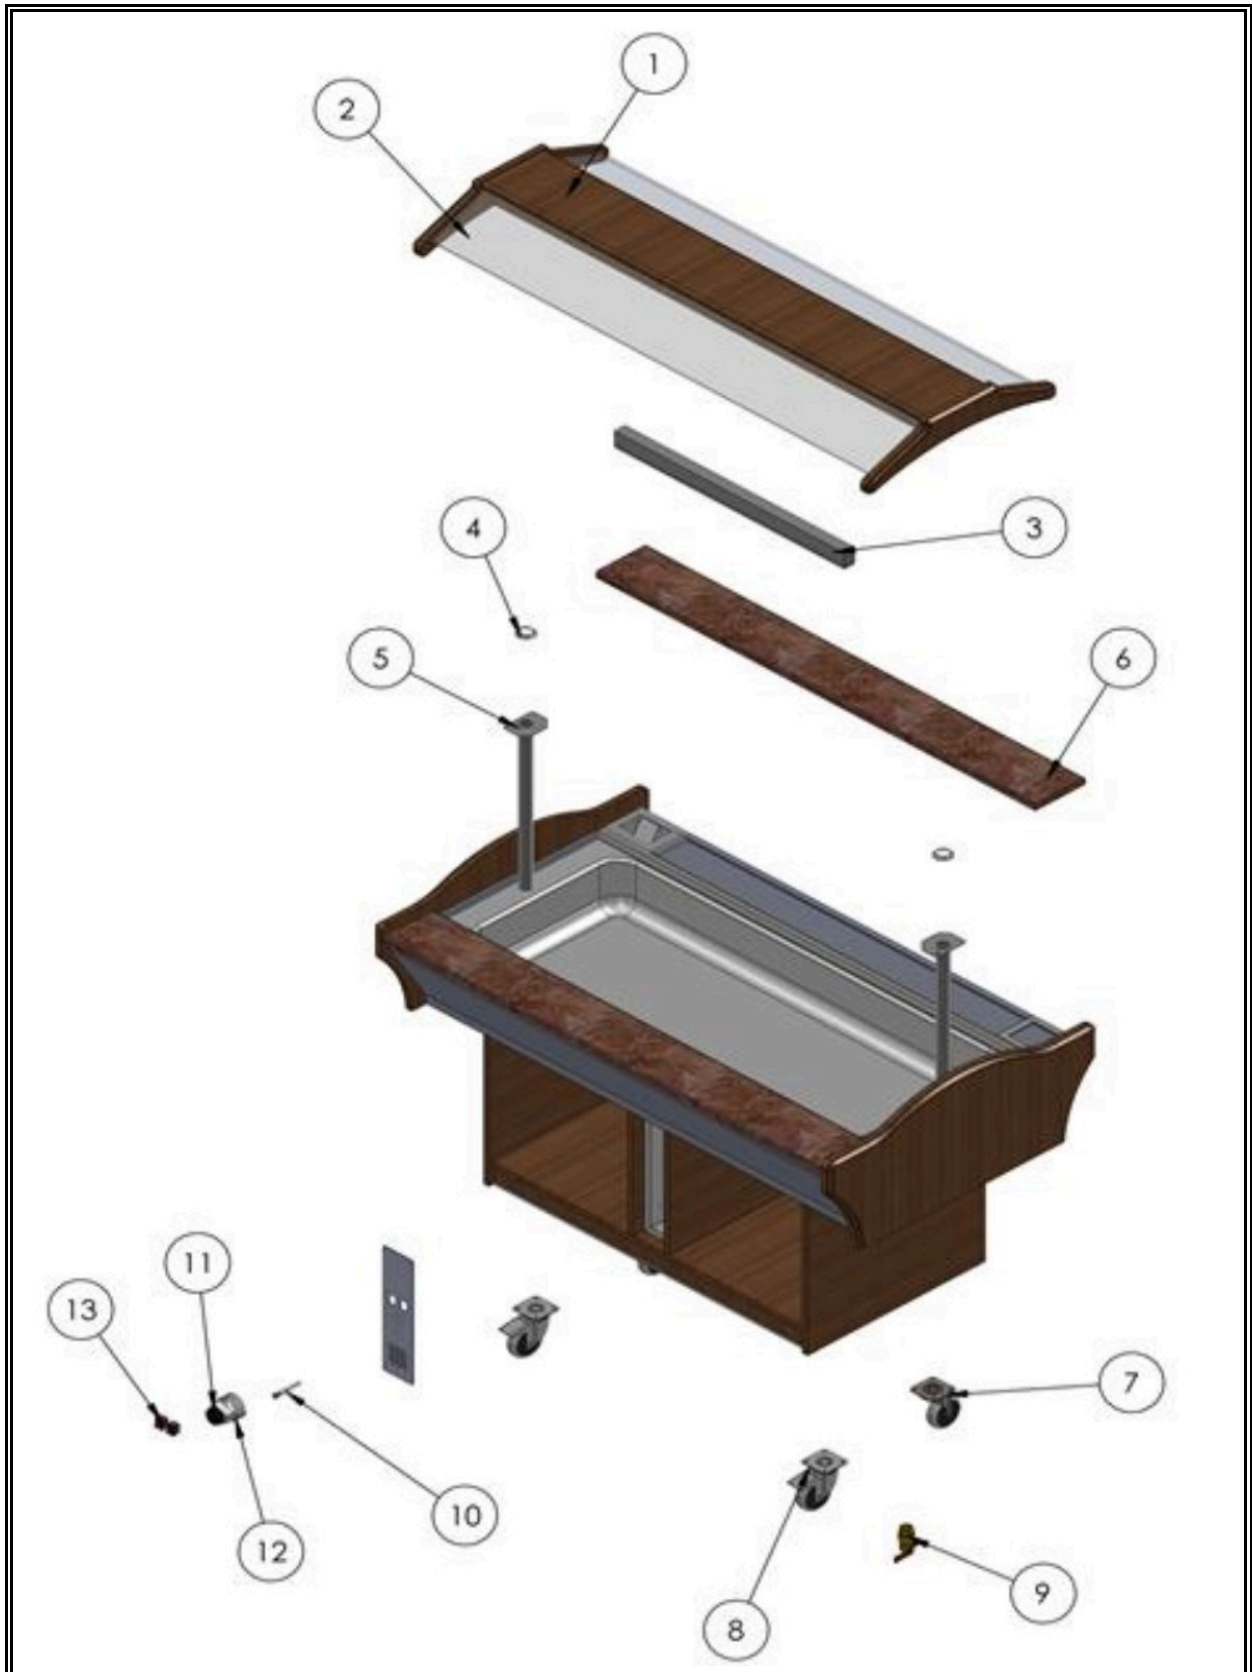

**7077.0030**

Onderdelen informatie  
Erzatzteil information  
Spare part information  
Information de pièces

POS:	Art.No.:	Omschrijving:	Aantal:
1		FURNITURE-SB-LIGHT! NG-TOP-220-STD-BMB	1
2		GLASS-SB-220-STD	2
3	CS9999.0249	LED LAMP-13W	1
4		SB-LIGHTING PIPE RING	2
5		SB-LIGHTING PIPE-STD	2
6		GRANITE-SB155-STD-ROPO	2
7		WHEEL FREE SB135	2
8		WHEEL BRAKE SB135	2
9		BALL VALVE 3/4-STRAIGHT	1
10	CS9999.0240	SIGNAL LAMP-GREEN	2
11		ADJUSTMENT KNOB-HOT THERMOSTAT 30-90°	1
12	CS9999.0242	THERMOSTAT HOT-30-90°	1
13	CS9564.0016	ON-OFF BUTTON LARGE	2
A	CS9999.0247	SILICONE RESISTANGE 1500W	3