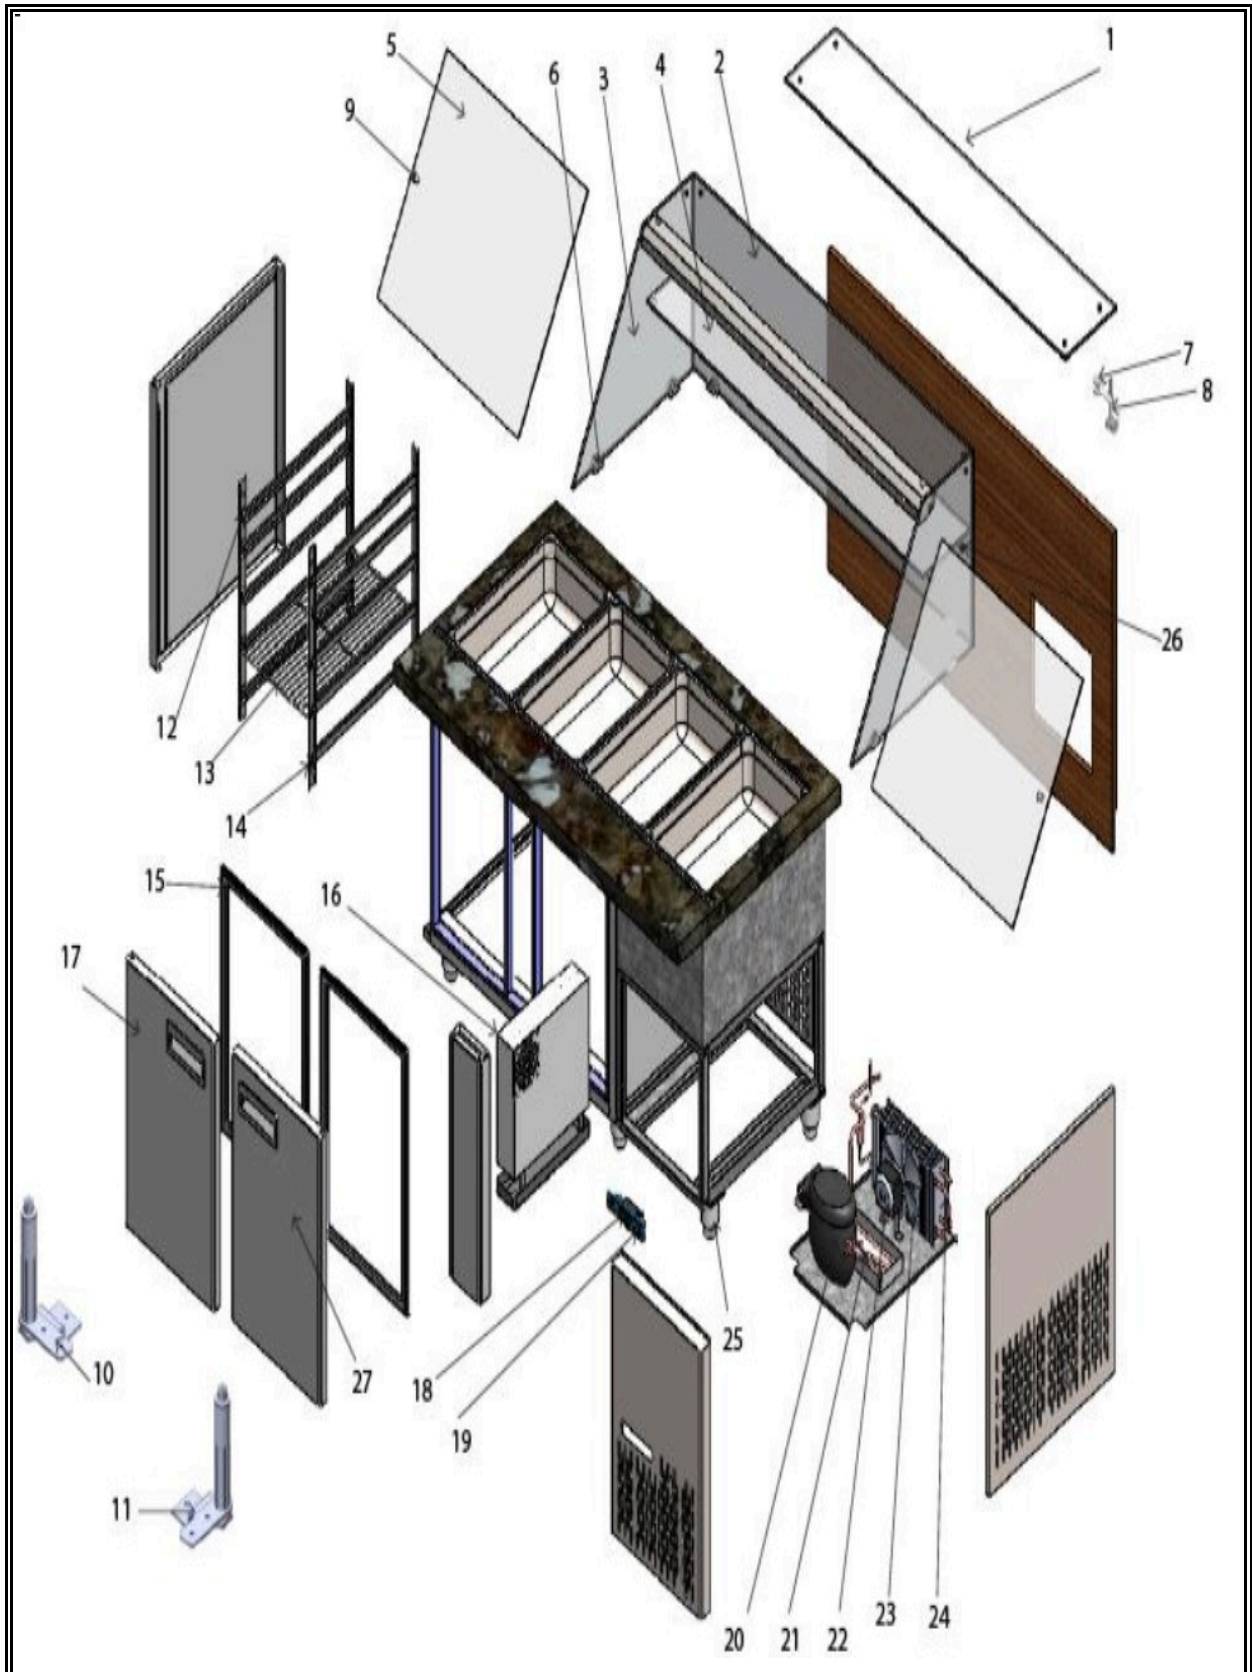

7077.0105

Onderdelen informatie
Erzatzteil information
Spare part information
Information de pièces

POS:	Art.No.:	Omschrijving:	Aantal:
1		TOP GLASS-BS-140-DZ	1
2		FRONT GLASS-BMC/SLD-140-DZ	1
3		SIDE GLASS SLD-DZ	2
4		SHELF GLASS SLD-140-DZ	2
5		PLEXIGLASS COVER-BMC-SLD-140-DZ	2
6		GLASS CARRIER SMALL	6
7		FLAT GLASS CONNECTING PART-TRIPLE LEG (R-L)	2
8		GLASS CONNECTING SCREW SET-STD	12
9		PLEXIGLAS HANDLE SET	2
10		DOOR HINGE-STANDARD-LEFT	1
11		DOOR HINGE-STANDARD-RIGHT	1
12	CS7077.0135	SHELF CARRIER-TT72-LEFT	10
13	CS7077.0130	WIRE SHELF-TT-72	2
14	CS7077.0135	SHELF CARRIER-TT72-RIGHT	10
15	CS9999.0251	DOOR GASKET-TT-LONG	2
16		EVAPORATOR-18BR	1
17		DOOR-TT-LONG-LEFT	1
19	CS9999.0243	COOLING CONTROL UNIT-STD	1
20	CS9564.0016	ON-OFF BUTTON LARGE	2
20		COMPRESSOR 1/4 HP	1
21		DRYER-30g	1
22	CS9999.0244	FAN MOTOR 53W	1
23		FAN PROPELLER 025	1
24		CONDENSER 1/3	1
25		ADJUSTABLE LEG S/S 100X60	4
26		GLASS SHELF CARRIER PIN STD	4
27		DOOR TT LONG-RIGHT	1
28	CS9999.0249	LED LAMP-13W	1