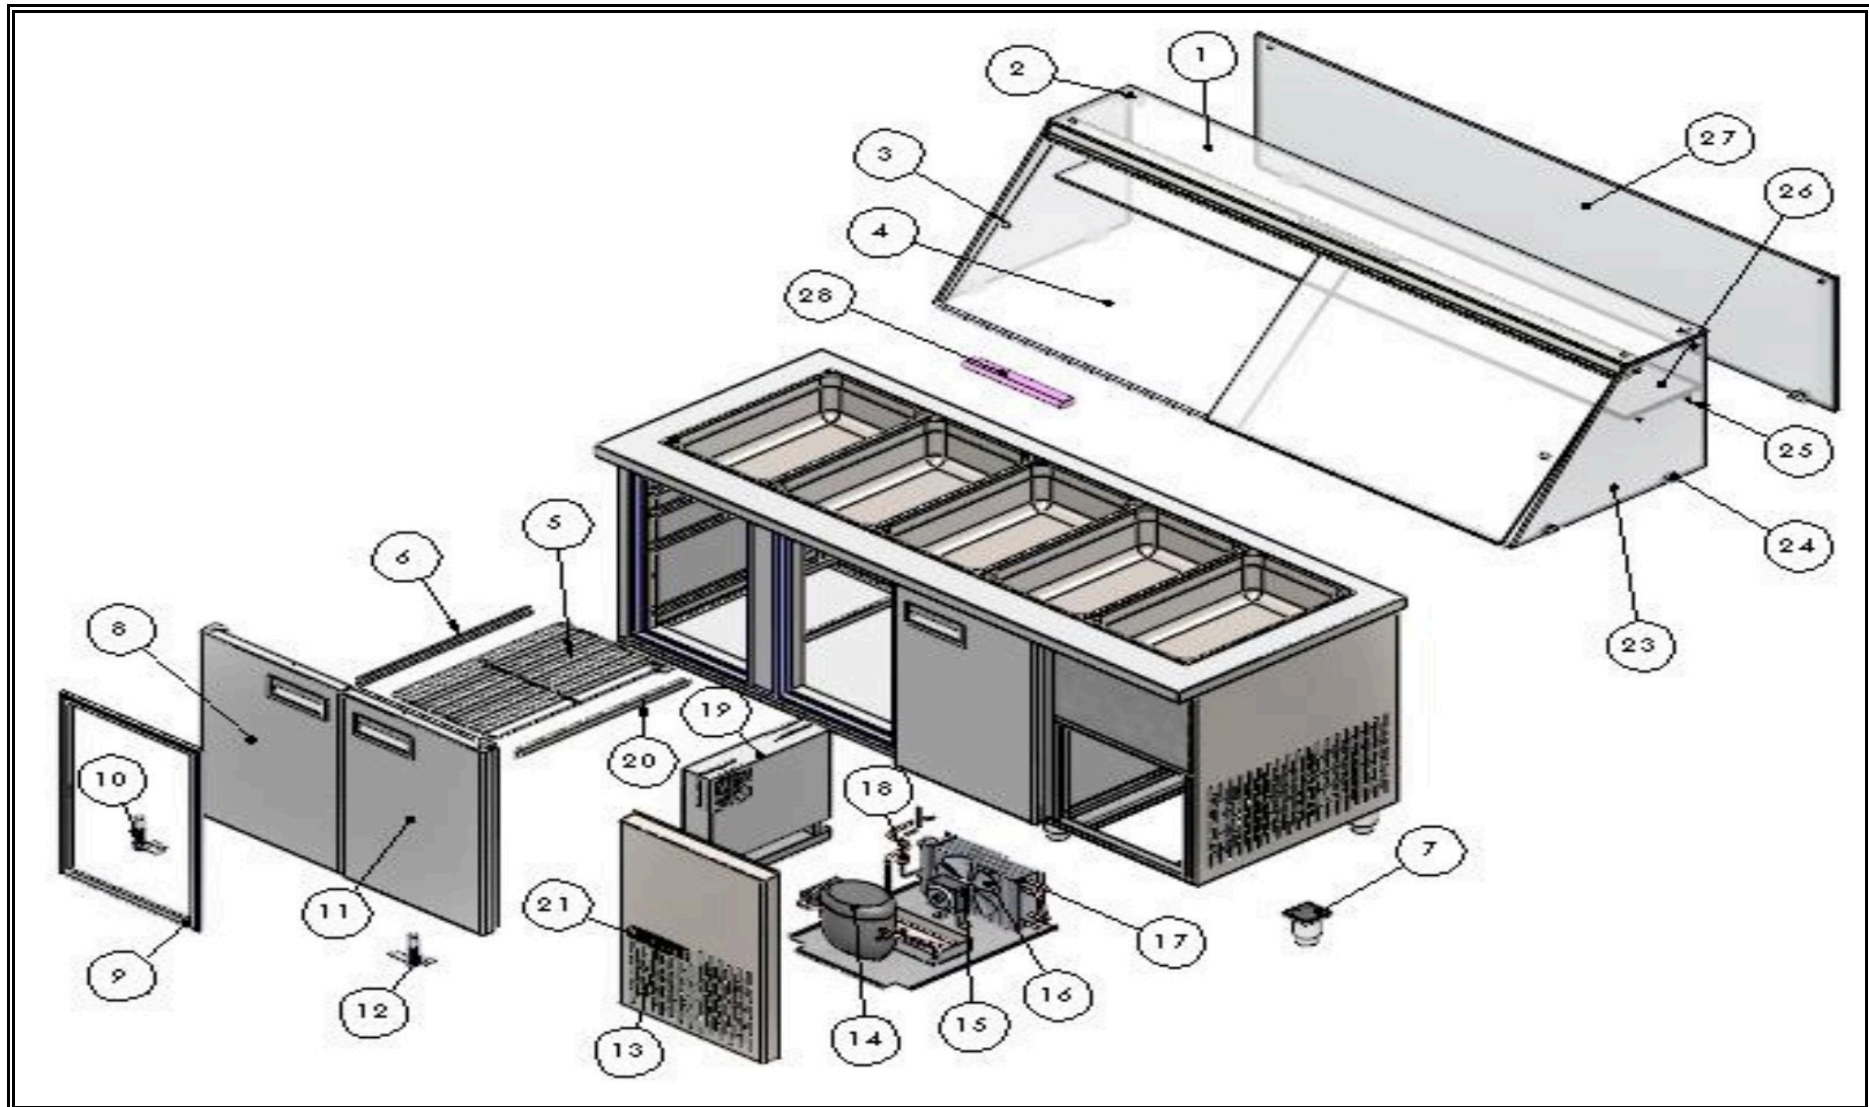

7077.0110

Onderdelen informatie
Erzatzteil information
Spare part information
Information de pièces

POS:	Art.No.:	Omschrijving:	Aantal:
1		TOP GLASS-BS-180-DZ	1
2		GLASS CONNECTING SCREW SET-STD	10
3		PLEXIGLAS HANDLE SET	2
4		PLEXIGLASS COVER-BMC-SLD-180-DZ	2
5		WIRE SHELF-TT62	2
6		SHELF CARRIER-TT62-LEFT	15
7		ADJUSTABLE LEG S/S 100X60	4
8		DOOR-TT-LONG-LEFT	1
9	CS9999.0251	DOOR GASKET-TT-LONG	2
10		DOOR HINGE-STANDARD-LEFT	1
11		DOOR TT LONG-RIGHT	2
12		DOOR HINGE-STANDARD-RIGHT	2
13	CS9999.0243	COOLING CONTROL UNIT-STD	1
14		COMPRESSOR 3/8 HP	1
15	CS9999.0245	FAN MOTOR 73W	1
16		FAN PROPELLER 025	1
17		CONDENSER 1/3	1
18		DRYER-30g	1
19		EVAPORATOR-24BR	1
20		SHELF CARRIER-TT62-RIGHT	15
21	CS9564.0016	ON-OFF BUTTON LARGE	2
23		SIDE GLASS SLD-DZ	2
24		GLASS CARRIER SMALL	6
25		GLASS SHELF CARRIER PIN STD	4
26		SHELF GLASS BS-180-DZ	1
27		FRONT GLASS-BMC/SLD-180-DZ	1
28	CS9999.0249	LED LAMP-13W	1