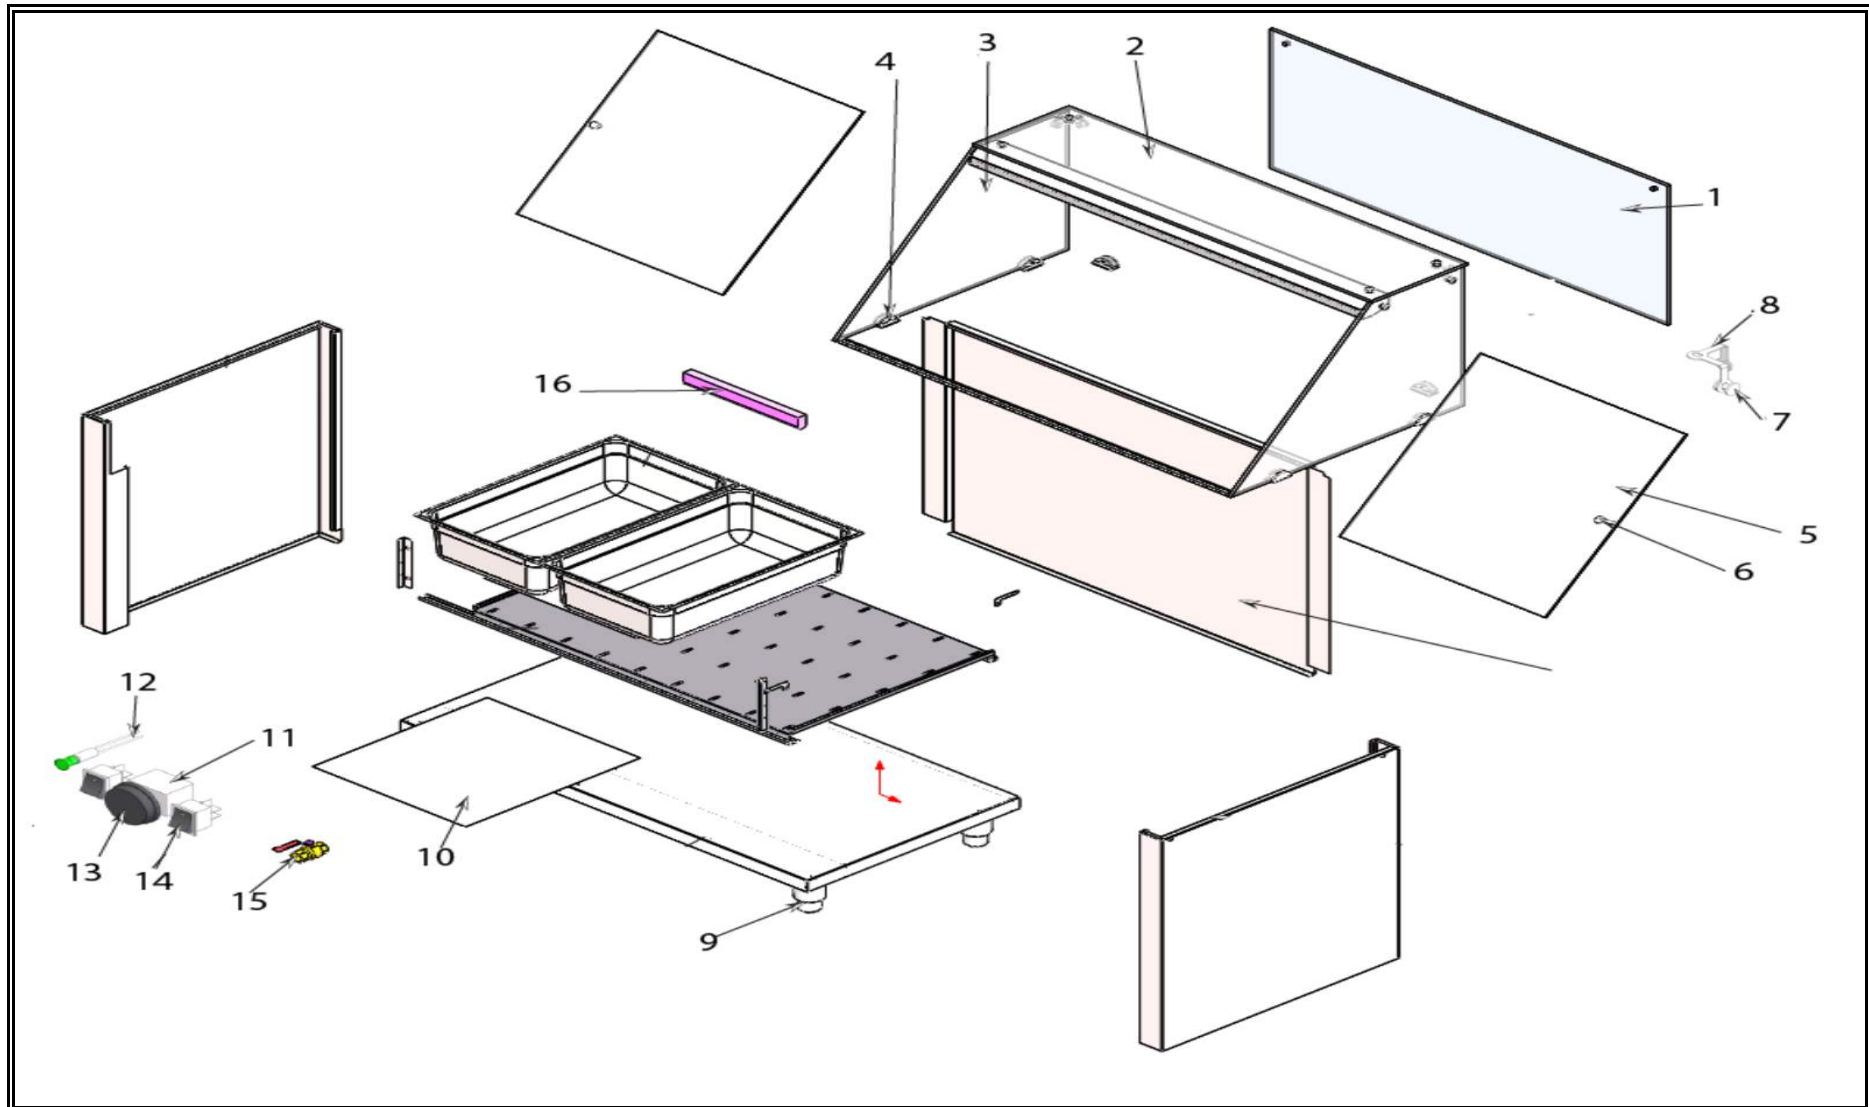

**7077.0115**

Onderdelen informatie  
Erzatzteil information  
Spare part information  
Information de pièces

POS:	Art.No.:	Omschrijving:	Aantal:
1		FRONT GLASS-BMC/SLD-107-DZ	1
2		TOP GLASS-BS-107A-DZ	1
3		SIDE GLASS BMC-DZ	2
4		GLASS CARRIER SET BMC/SLD BM/DZ	6
5		PLEXIGLASS COVER-BMC-SLD-107-DZ	2
6		PLEXIGLAS HANDLE SET	2
7		GLASS CONNECTING SCREW SET STD	10
8		FLAT GLASS CONNECTING PART-TRIPLE LEG	2
9		ADJUSTABLE LEG S/S 100X60	4
10		SILICONE RESISTANCE 1000W	2
11		THERMOSTAT HOT-30°C-90°C	1
12		SIGNAL LAMP GREEN	3
13		ADJUSTMENT KNOB-HOT THERMOSTAT 30-90°	1
14		ON-OFF BUTTON LARGE	2
15		BALL VALVE 3/4-STRAIGHT	1
16		LED LAMP-7W	1