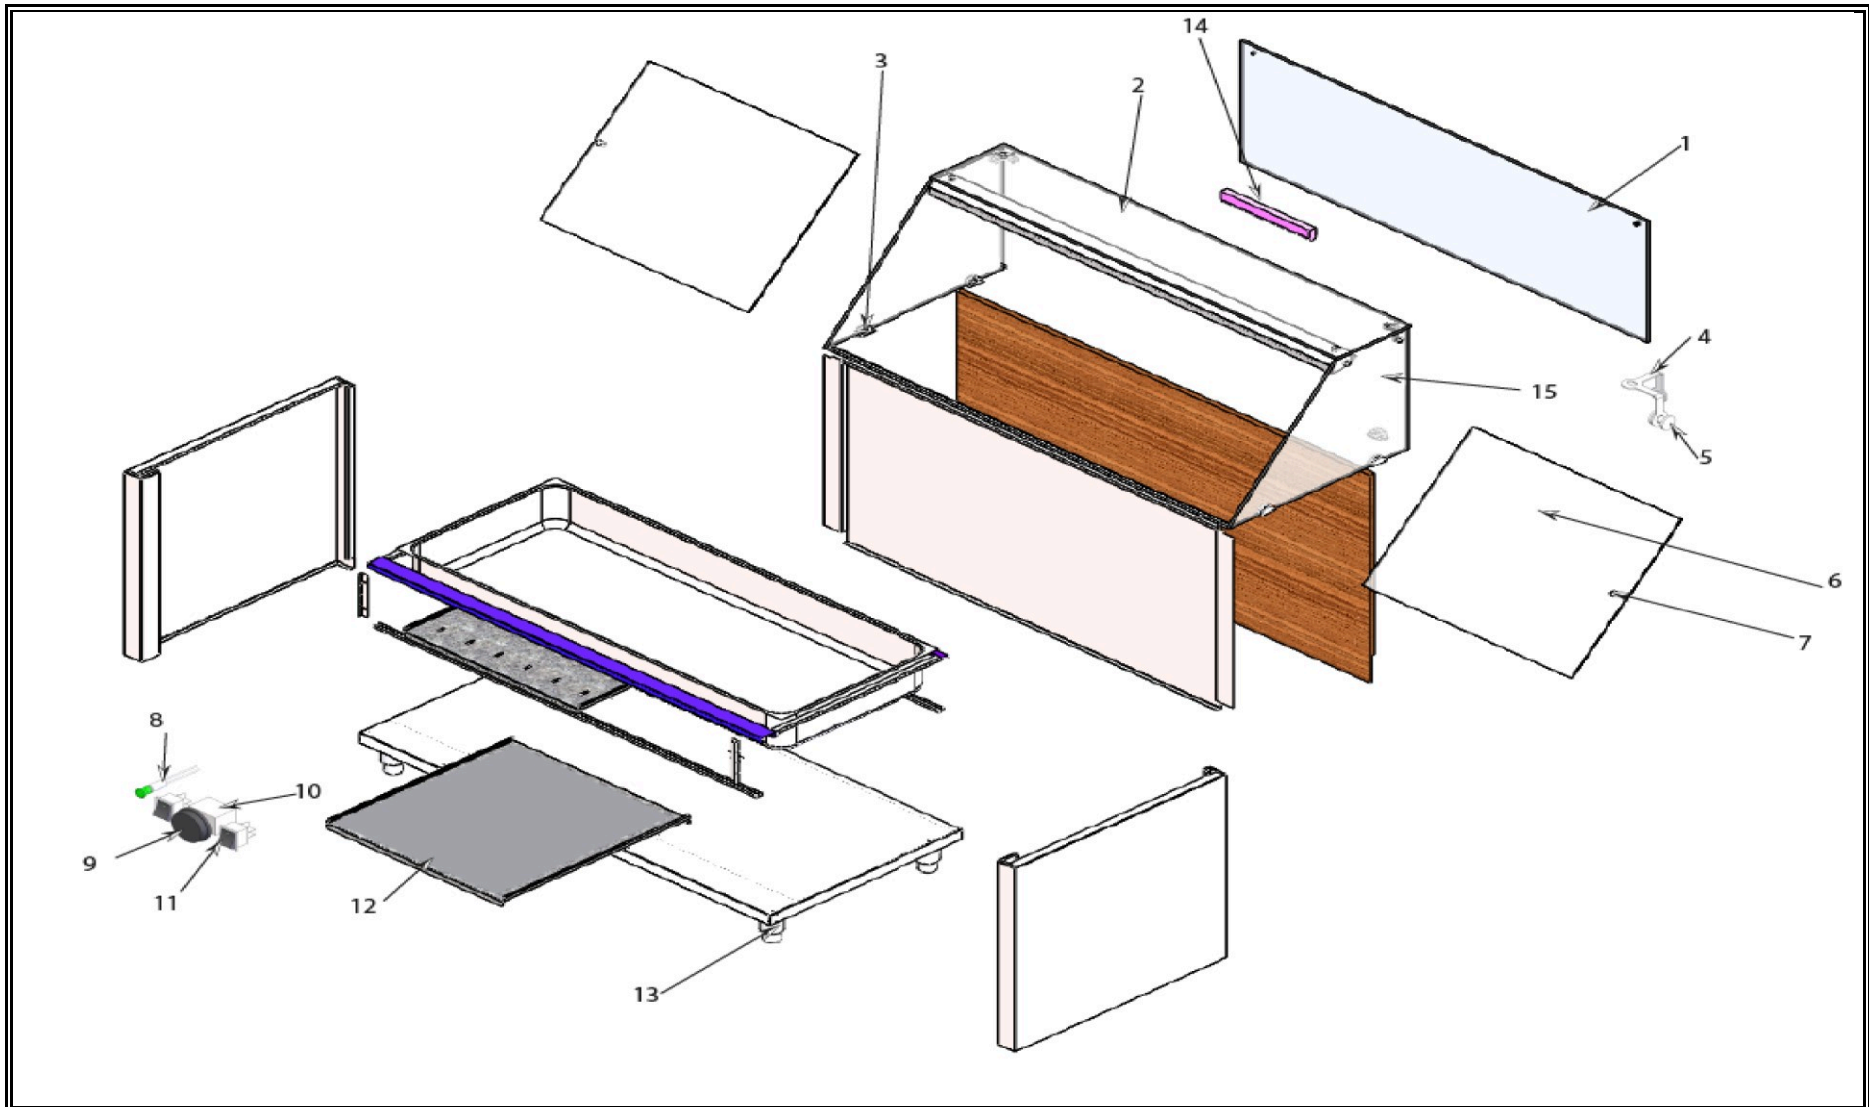

7077.0120

Onderdelen informatie
Erzatzteil information
Spare part information
Information de pièces

POS:	Art.No.:	Omschrijving:	Aantal:
1		FRONT GLASS BMC/SLD-140DZ	1
2		TOP GLASS BMC/SLD-140DZ	1
3		GLASS CARRIER SET BMC/SLD BM/DZ	6
4		FLAT GLASS CONNECTING PART-TRIPLE LEG (R-L	2
5		GLASS CONNECTING SCREW SET STD	8
6		PLEXIGLAS COVER-BMC/SLD-140DZ	2
7		PLEXIGLAS HANDLE SET	2
8	CS9999.0240	SIGNAL LAMP GREEN	3
9		ADJUSTMENT KNOB-HOT THERMOSTAT 30-900	1
10	CS9999.0242	THERMOSTAT HOT-30°C-90°C	3
11	CS9564.0016	ON-OFF BUTTON LARGE	4
12	CS9999.0247	SILICONE RESISTANCE 1500W	2
13		ADJUSTABLE LEG S/S 100X60	4
14	CS9999.0249	LED LAMP-13W	1
15		SIDE GLASS BMC-DZ	2
16		BALL VALVE 3/4-STRAIGHT	1